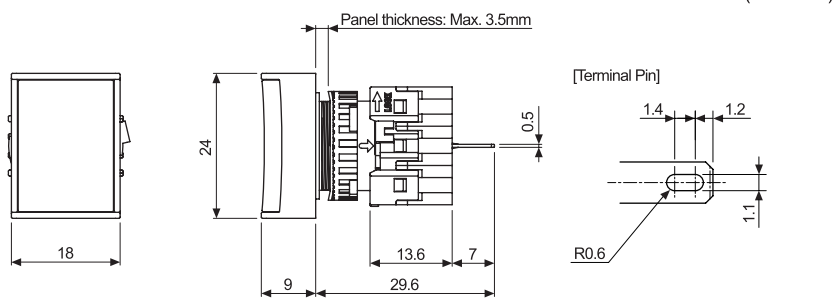

Ø16 Pilot Lights

Ø16 Pilot Lights (L16RR Series)

Type	Appearance	Model	Contact block	LED block
			C contact	DC voltage
Flat round, extended	 L16RR-EY□	L16RR-E□5	—	1 (5VDC)
		L16RR-E□12		1 (12VDC)
		L16RR-E□24		1 (24VDC)
※□ indicates color: R , B , G , Y , W ※The light unit and LED blocks are sold separately. (light unit: bold letters, LED block: regular letters) ※The LED color is the same as the control unit.				
• Dimensions (unit: mm) <div style="display: flex; justify-content: space-around; align-items: flex-start;">    </div> <p style="text-align: right;">※For panel cut-out dimensions, please refer to page A-48.</p>				

Type	Appearance	Model	Contact block	LED block
			C contact	DC voltage
Flat square (half guard), extended	 L16RRS-HG□	L16RRS-H□5	—	1 (5VDC)
		L16RRS-H□12		1 (12VDC)
		L16RRS-H□24		1 (24VDC)
※□ indicates color: R , B , G , Y , W ※The light unit and LED blocks are sold separately. (light unit: bold letters, LED block: regular letters) ※The LED color is the same as the control unit.				
• Dimensions (unit: mm) <div style="display: flex; justify-content: space-around; align-items: flex-start;">    </div> <p style="text-align: right;">※For panel cut-out dimensions, please refer to page A-48.</p>				

LAMP Ø16 Pilot Lights

Type	Appearance	Model	Contact block	LED block
			C contact	DC voltage
Flat rectangular (half guard), extended		L16RRT-H□5	—	1 (5VDC)
		L16RRT-H□12		1 (12VDC)
		L16RRT-H□24		1 (24VDC)

• Dimensions

※For panel cut-out dimensions, please refer to page A-48.

Control Switches

- Ø16
- Ø22/25
- Ø30
- 30

Push Button Switches

- Round
- Square
- Rectangular

Selector Switches

- Round
- Square
- Rectangular